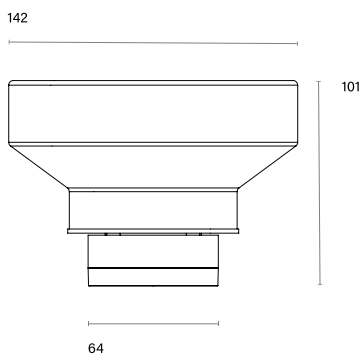

Mono 060 Trimless Concrete

Type 2

Recessed ceiling luminaire with trimless installation kit to deliver shadow line from fixture to concrete slab. Rotationally symmetrical medium, flood or wide flood optics, high colour reproduction, fixed orientation. High pressure die-cast powdercoated facade with rounded detail and anti-glare baffle. Includes direct fast connector to remote driver. Active power factor correction, current regulation, voltage spike protection.

System

Power	8W / 7W / 14W
Current	180mA / 350mA
Colour Temperature	2700°K / 3000°K / 4000°K / 2700-1800°K Dim to Warm
Lumen Maintenance	L90 B10 50 000hr
CRI	Ra97
Tm30	R95 F103
Chromacity	<2 SCDM
Articulation	Fixed
Ingress Protection	IP44

		FL - 25°	MFL - 40°	WFL - 60°
8W	2700°K	576lm	626lm	624lm
	3000°K	642lm	680lm	672lm
	4000°K	610lm	615lm	650lm
7W	2700-1800°K	454lm	493lm	492lm
14W	2700°K	874lm	863lm	882lm
	3000°K	952lm	931lm	965lm
	4000°K	1044lm	1020lm	1049lm